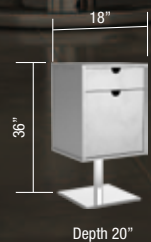

NC-B90 | Styling Chair
\$539.99

+

L11B | Cabinet
\$299.99

+

NC-W02-1 | Waiting Chair
\$284.99

+

CH-2502 | Mirror
\$699.99

+