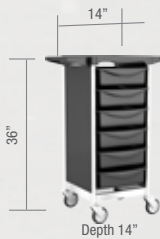

ST43 | Lockable Trolley
$189.50

+